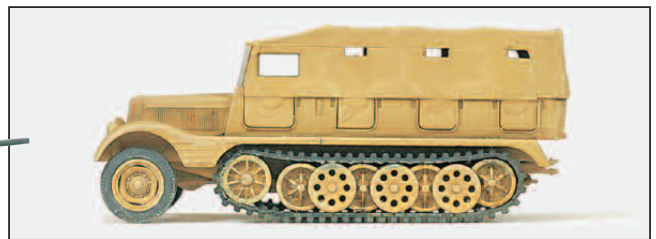

16562 Halbketten-Zugmaschine 3 to (SdKfz 11). Pionierausführung. Geschlossenes Verdeck. Deutsches Reich 1939-45. Bausatz □ Half-track vehicle 3 to (SdKfz 11). Engineer version. Closed tarpauline. The German Reich 1939-45. Kit