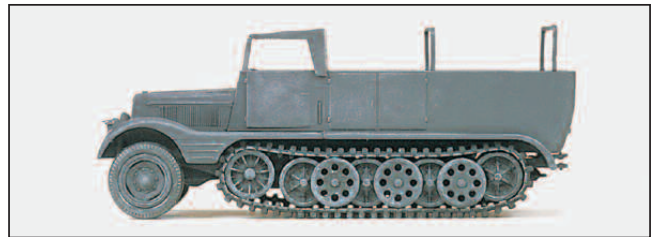

16561 Halbketten-Zugmaschine 3 to (SdKfz 11). Offenes Verdeck. Deutsches Reich 1939-45. Bausatz □ Half-track vehicle 3 to (SdKfz 11). Opened tarpauline. The German Reich 1939-45. Kit