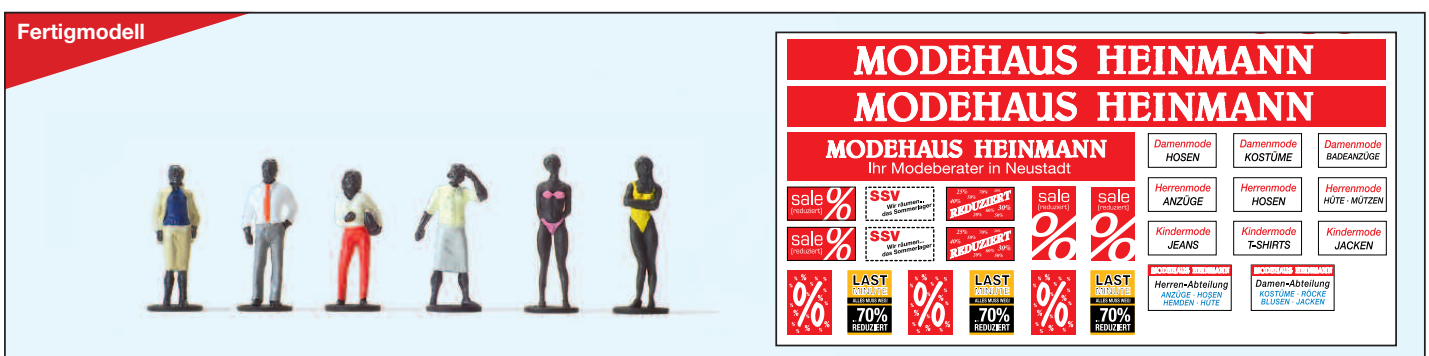

17701 Schaufensterpuppen. Fertigmodell □ Mannequins. Ready-made model