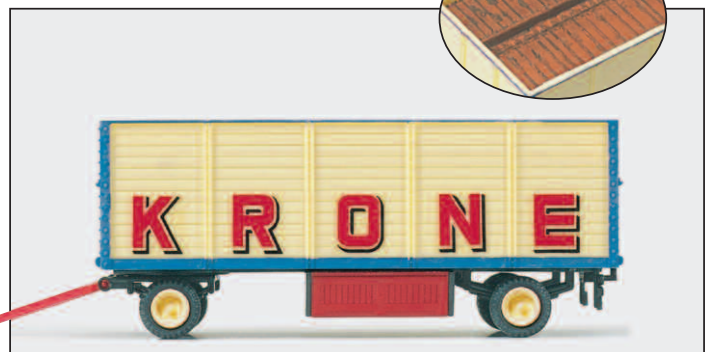

21020 Packwagen »Zirkus Krone«, offen. Ladung Elefantepodeste, lose. Fertigmodell □ Equipment caravan »Circus Krone«, open, with elephant platforms. Ready-made model