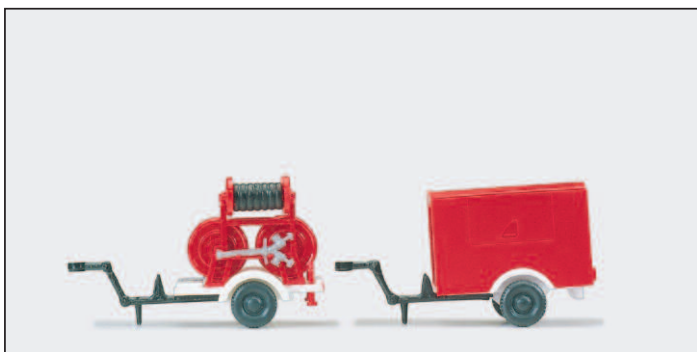

35010 Schlauchanhänger ZIEGLER 2 B/2 C und Tragkraftspritzenanhänger ZIEGLER. Fertigmodelle □ Hose trailer ZIEGLER 2 B/2 C and fire fighting trailer ZIEGLER. Ready-made models